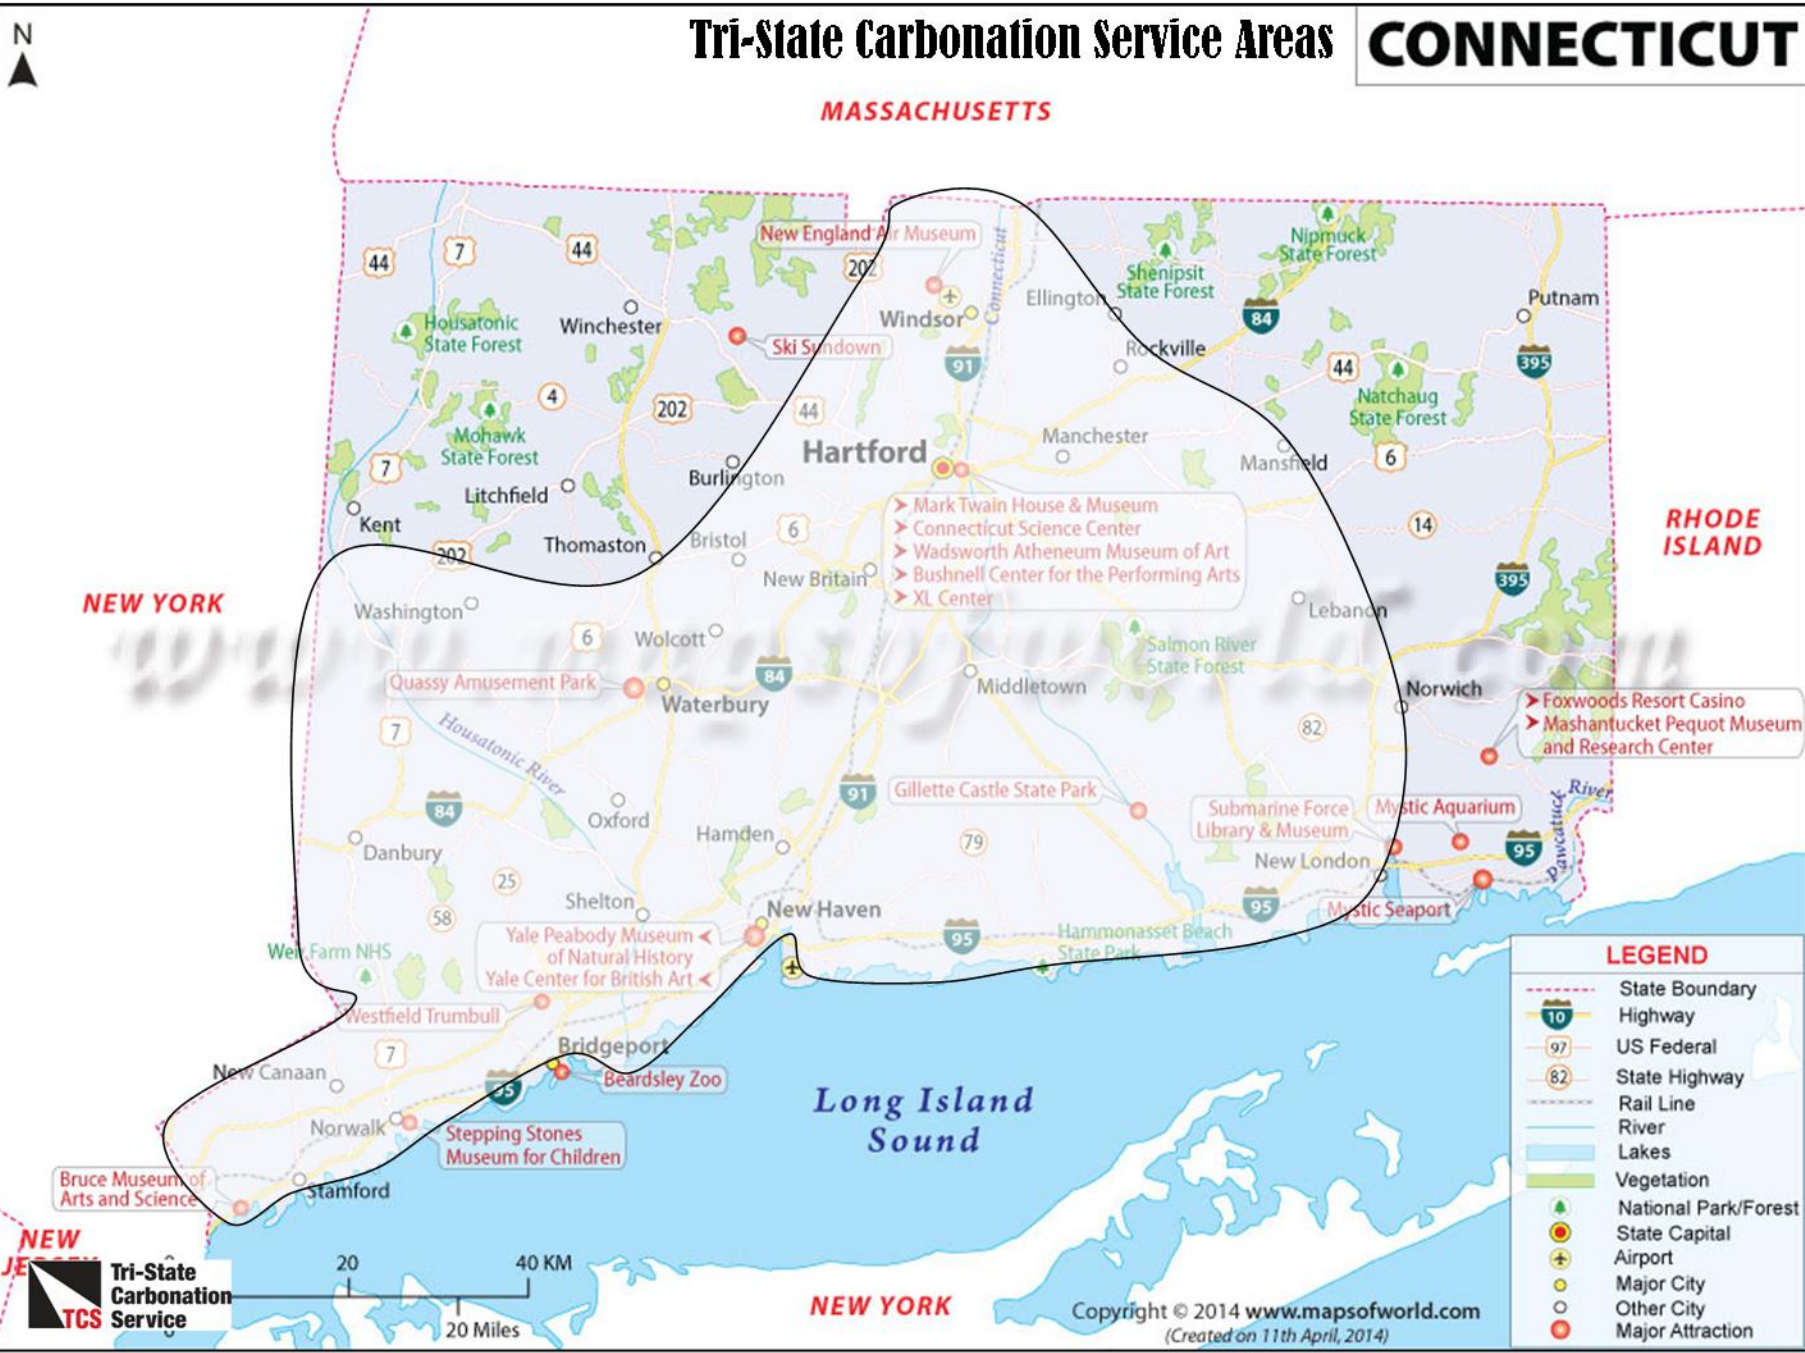

Tri-State Carbonation Service Areas

CONNECTICUT

MASSACHUSETTS

RHODE ISLAND

NEW YORK

Long Island Sound

NEW YORK

- > Mark Twain House & Museum
- > Connecticut Science Center
- > Wadsworth Atheneum Museum of Art
- > Bushnell Center for the Performing Arts
- > XL Center

- > Foxwoods Resort Casino
- > Mashantucket Pequot Museum and Research Center

- < Yale Peabody Museum of Natural History
- < Yale Center for British Art

LEGEND

- State Boundary
- Highway
- US Federal
- State Highway
- Rail Line
- River
- Lakes
- Vegetation
- National Park/Forest
- State Capital
- Airport
- Major City
- Other City
- Major Attraction