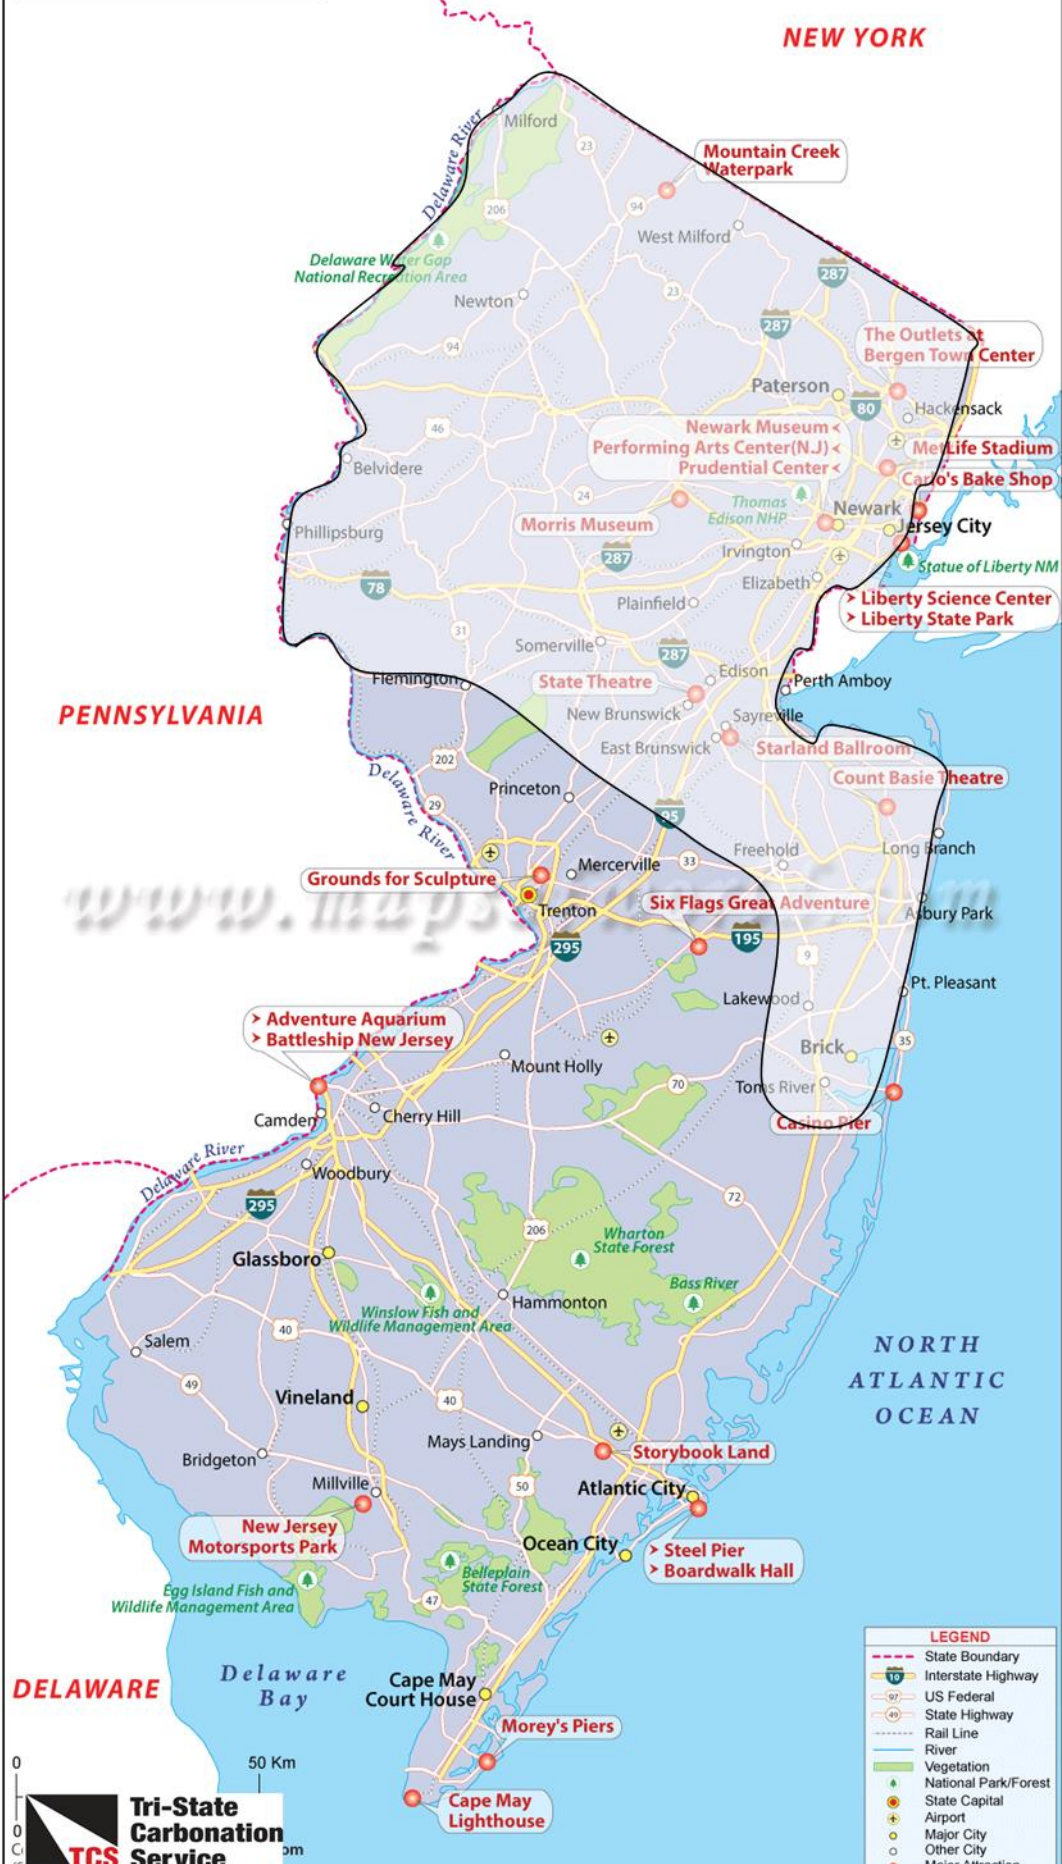

# NEW JERSEY Tri-State Carbonation Service Areas

NEW YORK

PENNSYLVANIA

NORTH ATLANTIC OCEAN

DELAWARE

Delaware Bay

**Tri-State Carbonation Service**  
TCS

LEGEND	
	State Boundary
	Interstate Highway
	US Federal Highway
	State Highway
	Rail Line
	River
	Vegetation
	National Park/Forest
	State Capital
	Airport
	Major City
	Other City
	Major Attraction

0  
0  
C  
C

50 Km

50 Km